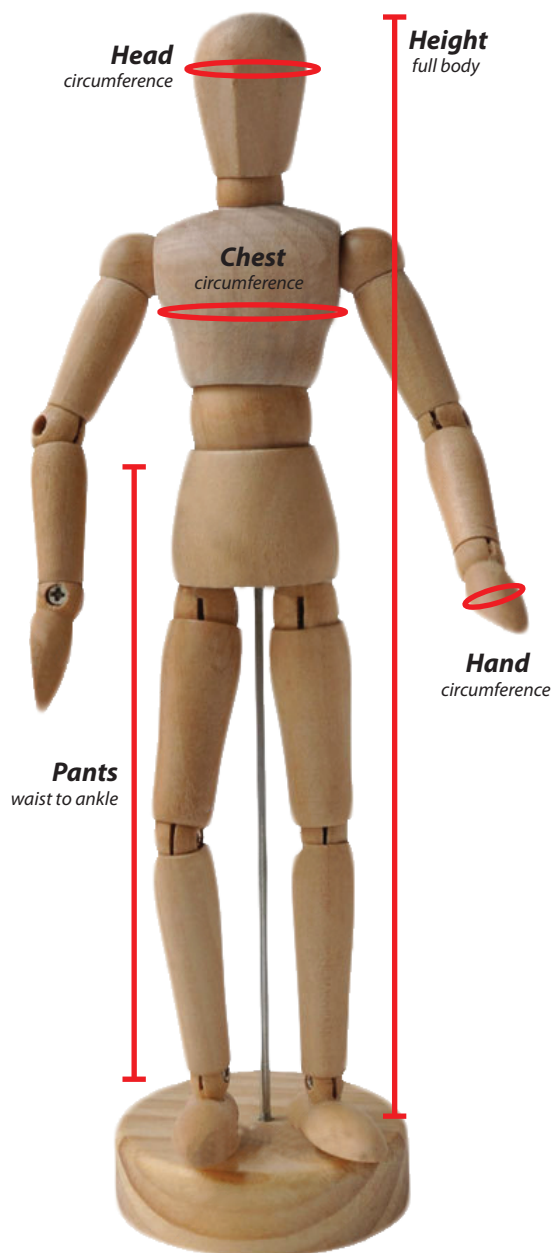

Epic Armoury size guide 2012

Shirts, Tunics, Vests and Capes

Your body measures (cm):		Your Epic Armoury size:	
Height	Chest		
122	64	6-8 years	
134	70	8-10 years	
145	79	X-Small	
160	88	Small	
175	98	Medium	
180	108	Large	
187	120	X-Large	
194	139	XX-Large	
200	152	3X-Large	
>205	>165	4X-Large	

Pants and Skirts

Your body measures (cm):		Your Epic Armoury size:	
Pants	Hip		
70	68	6-8 years	
80	74	8-10 years	
90	80	X-Small	
100	92	Small	
106	102	Medium	
113	112	Large	
117	125	X-Large	
122	144	XX-Large	
134	158	3X-Large	
>147	>165	4X-Large	

Womens Clothing

Your body measures (cm):		Your Epic Armoury size:	
Height	Chest		
145	74	X-Small	
160	88	Small	
168	98	Medium	
172	108	Large	
175	120	X-Large	

Hats and Helmets

Your body measures (cm):		Your Epic Armoury size:	
Head circumference			
54 - 58		Small	
58 - 62		Medium	
63 - 67		Large	

Gloves

Your hand measures:		Your Epic Armoury size:	
Circ. cms	Circ. inches		
18 - 20	7 - 8	Small	
20 - 23	8 - 9	Medium	
23 - 26	9 - 10	Large	
26 - 29	10 - 11	X-Large	

When you measure:

Do not worry if your measurements point to different sizes.